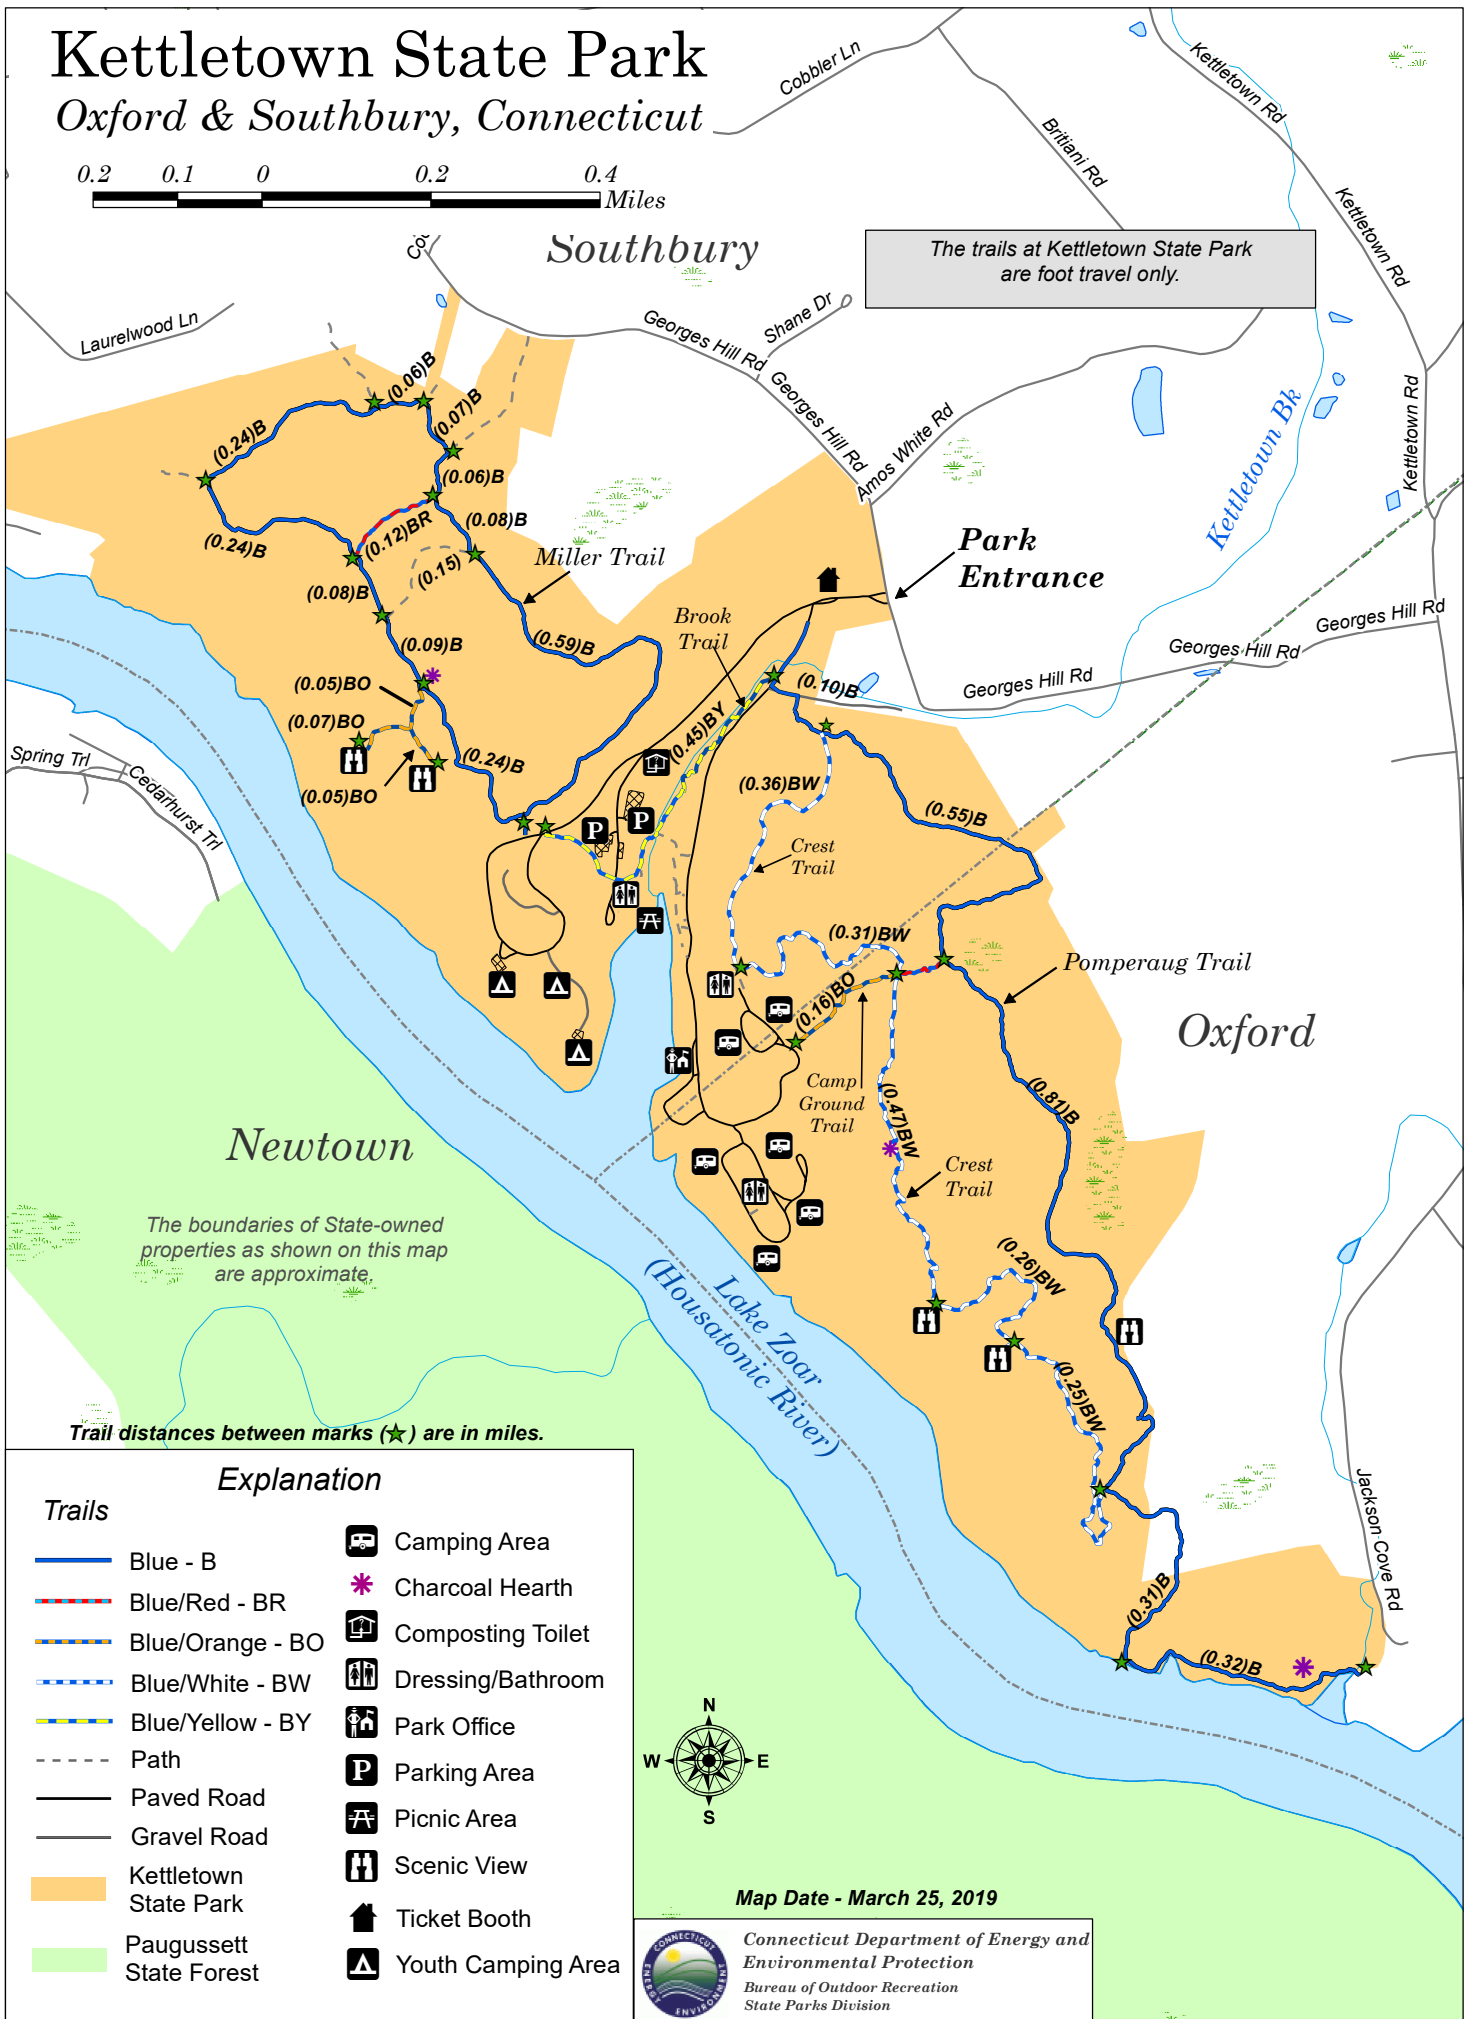

Kettletown State Park

Oxford & Southbury, Connecticut

The trails at Kettletown State Park are foot travel only.

The boundaries of State-owned properties as shown on this map are approximate.

Trail distances between marks (★) are in miles.

Explanation	
Trails	
Blue - B	Camping Area
Blue/Red - BR	Charcoal Hearth
Blue/Orange - BO	Composting Toilet
Blue/White - BW	Dressing/Bathroom
Blue/Yellow - BY	Park Office
Path	Parking Area
Paved Road	Picnic Area
Gravel Road	Scenic View
Kettletown State Park	Ticket Booth
Paugussett State Forest	Youth Camping Area

Map Date - March 25, 2019